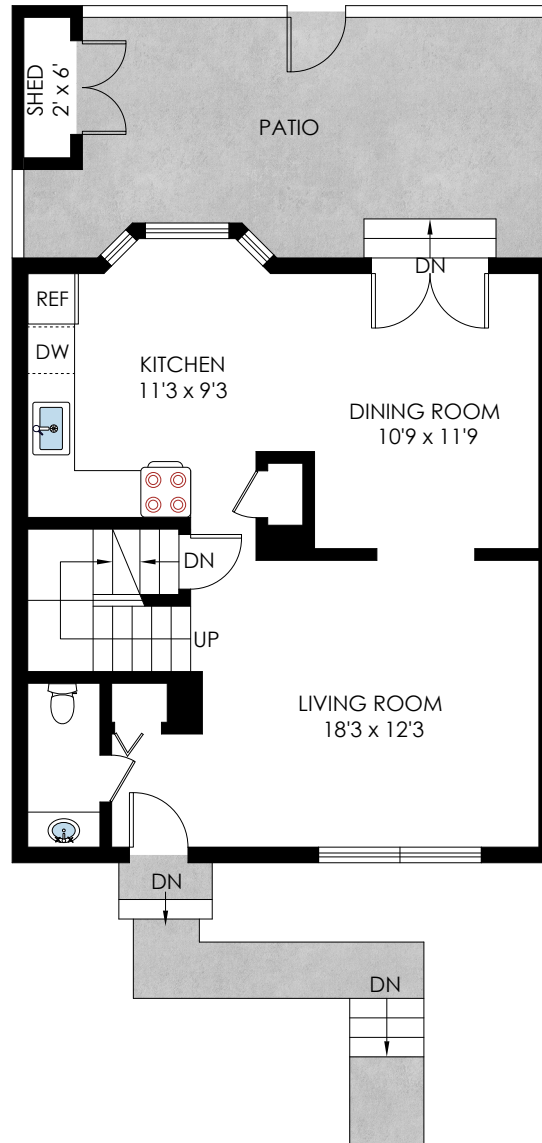

# 2932 EVERLEIGH WAY

FAIRFAX, VA 22031

**LOWER LEVEL**  
462 FIN. SQ. FT.  
66 UNFIN. SQ. FT.  
7'6 CEILING

**MAIN LEVEL**  
542 FIN. SQ. FT.  
7'6 CEILING

**UPPER LEVEL**  
550 FIN. SQ. FT.  
7'6 CEILING