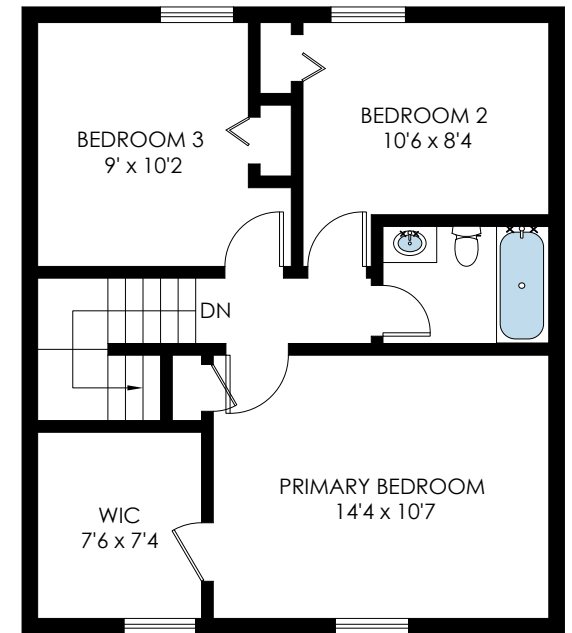

# 2932 EVERLEIGH WAY

FAIRFAX, VA 22031

**LOWER LEVEL**  
462 FIN. SQ. FT.  
66 UNFIN. SQ. FT.  
7'6 CEILING

**MAIN LEVEL**  
542 FIN. SQ. FT.  
7'6 CEILING

**UPPER LEVEL**  
550 FIN. SQ. FT.  
7'6 CEILING