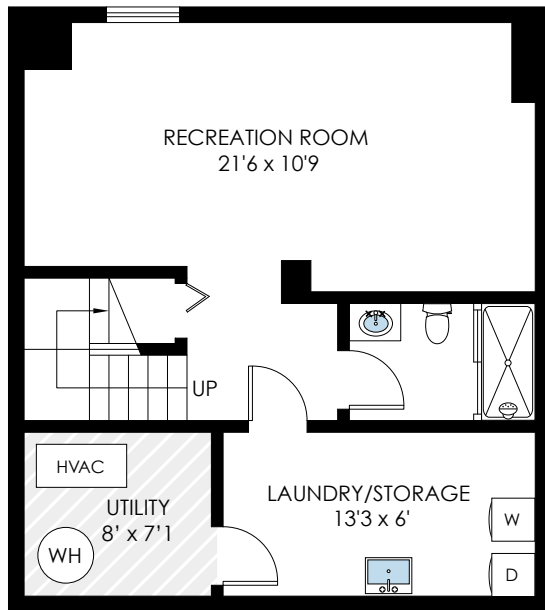

# 2932 EVERLEIGH WAY

FAIRFAX, VA 22031

**LOWER LEVEL**  
462 FIN. SQ. FT.  
66 UNFIN. SQ. FT.  
7'6 CEILING

**MAIN LEVEL**  
542 FIN. SQ. FT.  
7'6 CEILING

**UPPER LEVEL**  
550 FIN. SQ. FT.  
7'6 CEILING